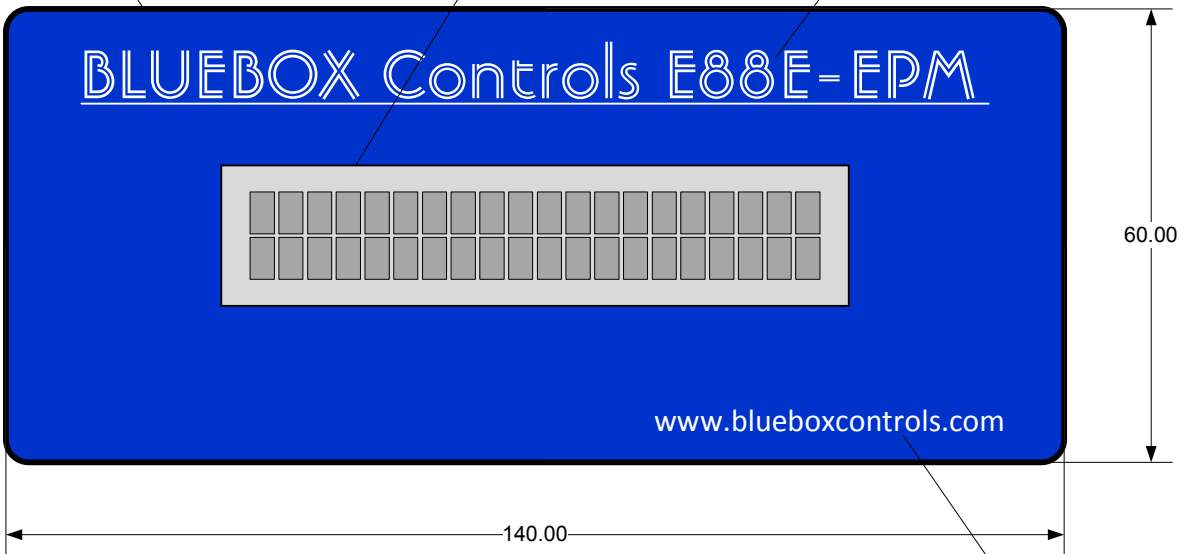

**OPTREX SCREEN 2 X 20**

Royal Blue 2728      Clear Transparent Window 83mm Wide X 18.6mm High      Banjoman Open Bold 30pt. White

**OPTREX SCREEN GRAPHIC OVERLAY**

Calibri 12pt. White

		<b>Castlebar, LLC</b>		
		4221 County Road 123 · Round Rock, Texas 78664 · (512) 579-0918		
		<b>E88E-EPM Graphic Overlay</b>		
	SIZE A	FSCM NO	FILENAME F:\E88E\Boards\E88E V1C.vsd	REV
LAST EDIT: 26 September 2018	SCALE	none	clauddef	SHEET 18/18